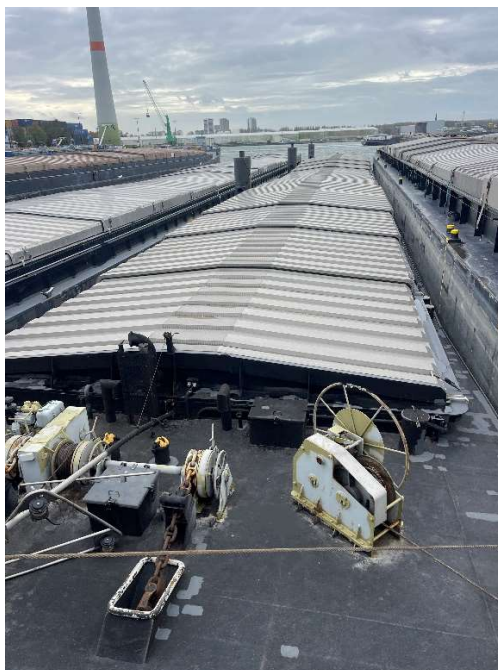

## Ref B-137

Typ:	Pushbarge
Length:	110 m
Width:	11,40 m
Draft:	4,30 m
Tonnage:	Approx. 4600
Built:	1999, Poland
Bow thruster:	Verhaar 350 hp
Price:	On request

**Please contact us for further information!**