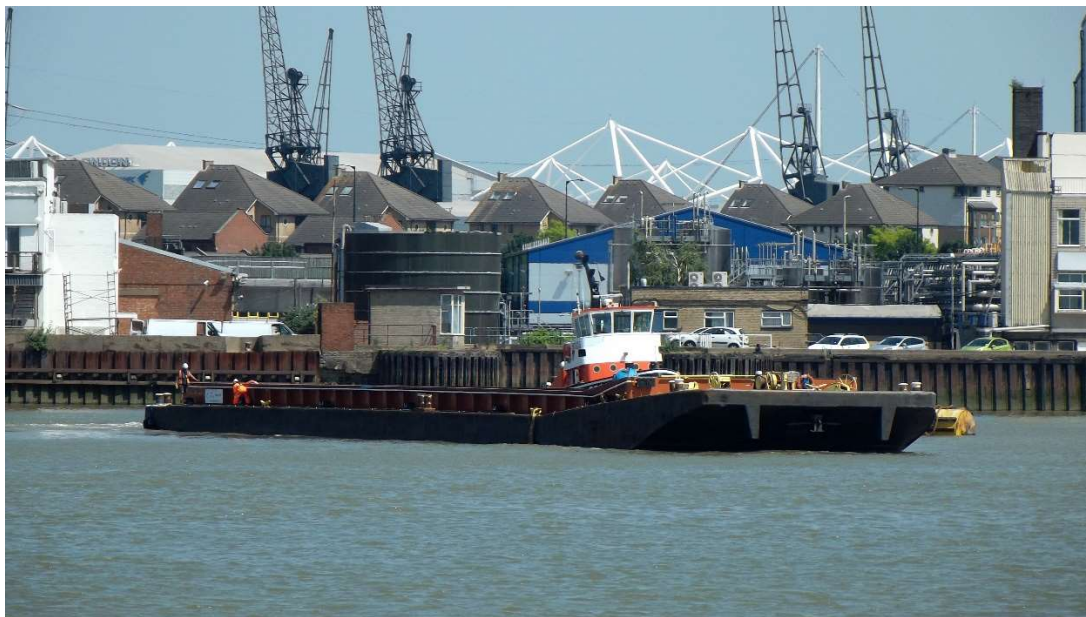

Ref B-139

Typ:	Pushbarge
Length:	56.30 m
Width:	11,36 m
Draft:	4.00 m
Tonnage:	1900
Built:	1978, The Netherlands
Class:	Dutch CvO valid till november 2024
Price:	on request

Please contact us for more information!